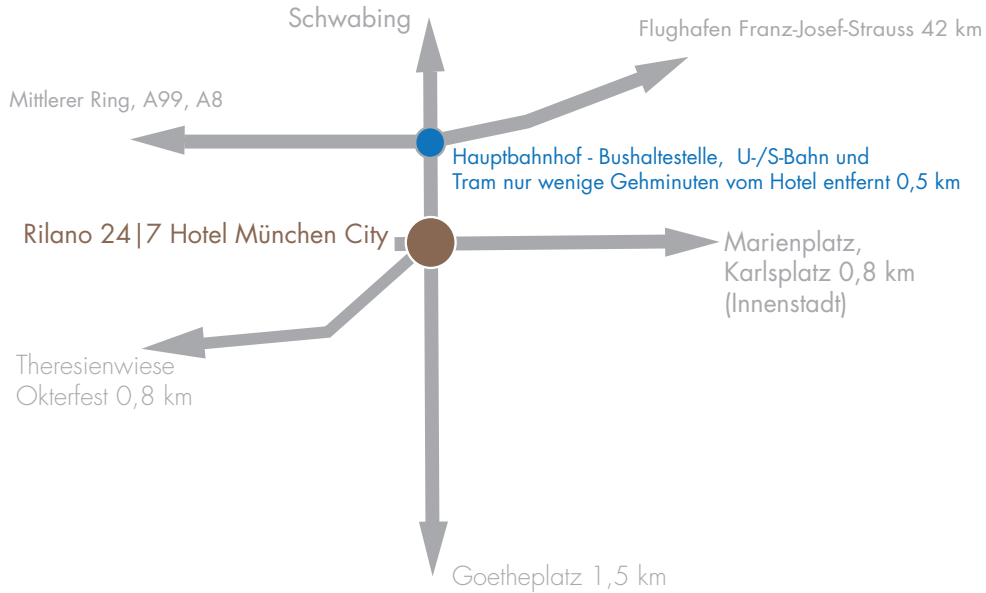

Schillerstr. 17 | 80336 Munich | T +49 89 5447919 0 | F +49 89 5447919 29 | info-muccity@rilano.com | www.rilano.com

HOW TO FIND US!

PUBLIC TRANSPORTATION

From the central train station–Hauptbahnhof, all national and international trains can be reached, also the subways U1, U2, U4, U5, U7, U8 and all S-trains.

You can also catch busses, the tram and the Airport shuttle bus. The Schillerstraße is in the south of the central station.

Arrival Rilano 24|7 Hotel München City

BY CAR

From all highways the Mittlerer Ring can be reached. From there choose the direction to „Zentrum/Hauptbahnhof“ (city centre/central station).

The Schillerstrasse is located at the south of the central train station. From there (Hauptbahnhof) turn right into Schillerstrasse. On the left hand you will find the Rilano 24|7 Hotel München City.

ATTENTION: the Schillerstrasse is a one way street. Public car parking is available nearby at Adolf-Kolping-Strasse 10, which is a 3 minutes walk away from the hotel (we have agreed special parking conditions: 15,00 EUR per 24 hours, opening times: 24 hours daily).

CONGESTION ZONE: please note that Munich’s city center is a „green zone/congestion zone“. Traffic restrictions apply and your car needs to be equipped with a special green sticker.